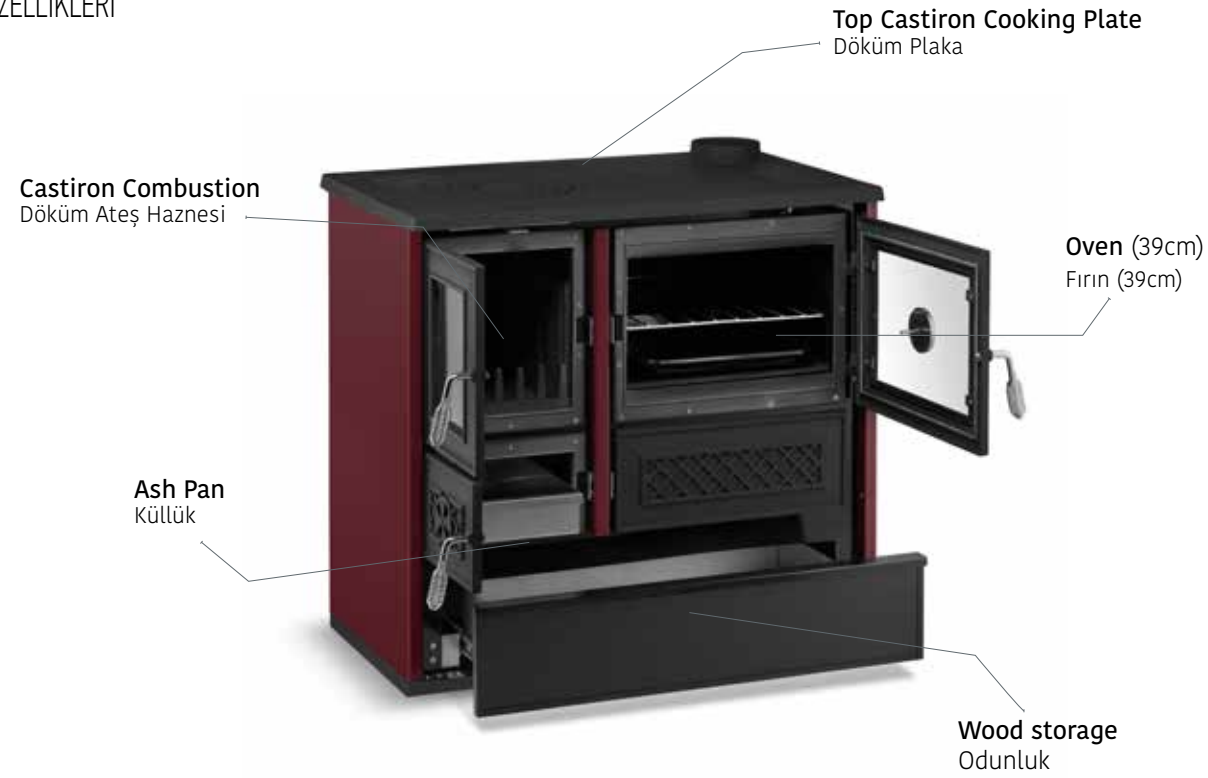

802 BELLA

Wood Burning Cooker

Odun Yakmalı Kuzine

CHARACTERISTICS

ÜRÜN ÖZELLİKLERİ

ECODESIGN

TECHNICAL DATA

Nominal power
9,0 kW-N

Efficiency
76 %

Dimensions (LxDxH)
870 x 510 x 810 mm

Smoke outlet diameter (Ø)
130 mm R/U

Oven size (LxDxH)
390 x 450 x 230 mm

Net weight
120 kg