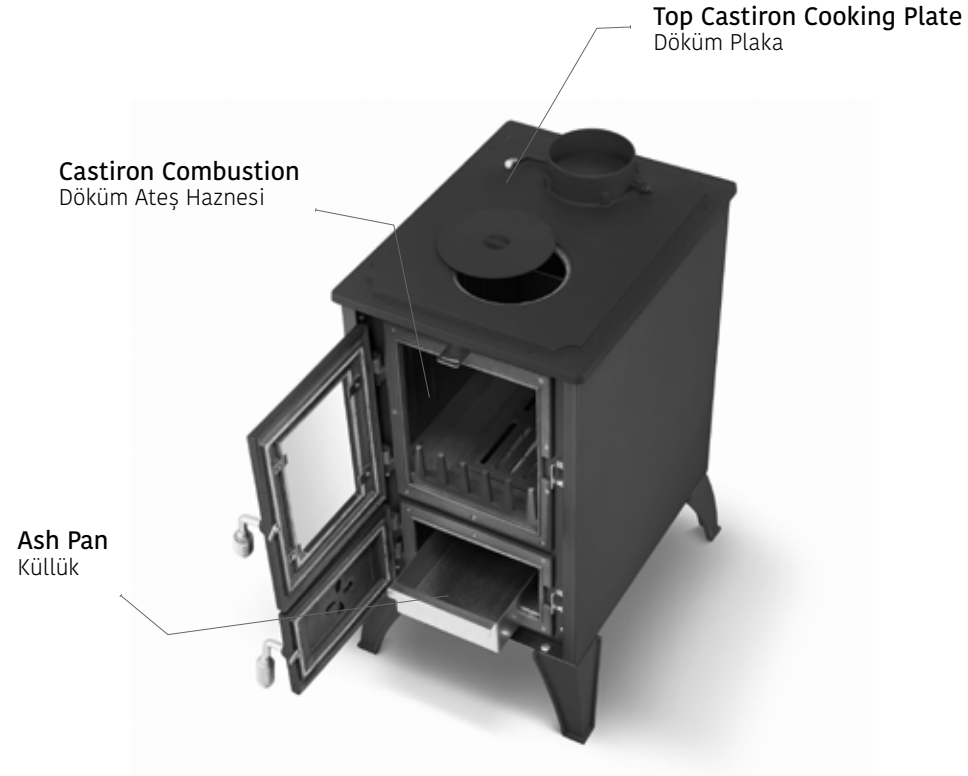

806 IGLO

Wood Burning Stove

Odun Yakmalı Soba

CHARACTERISTICS

ÜRÜN ÖZELLİKLERİ

ECODESIGN

TECHNICAL DATA

Nominal power
10,00 kW-N

Efficiency
80 %

Dimensions (LxDxH)
420 x 540 x 795 mm

Smoke outlet diameter (Ø)
130 mm R/U

Oven size (LxDxH)

Net weight
55 kg