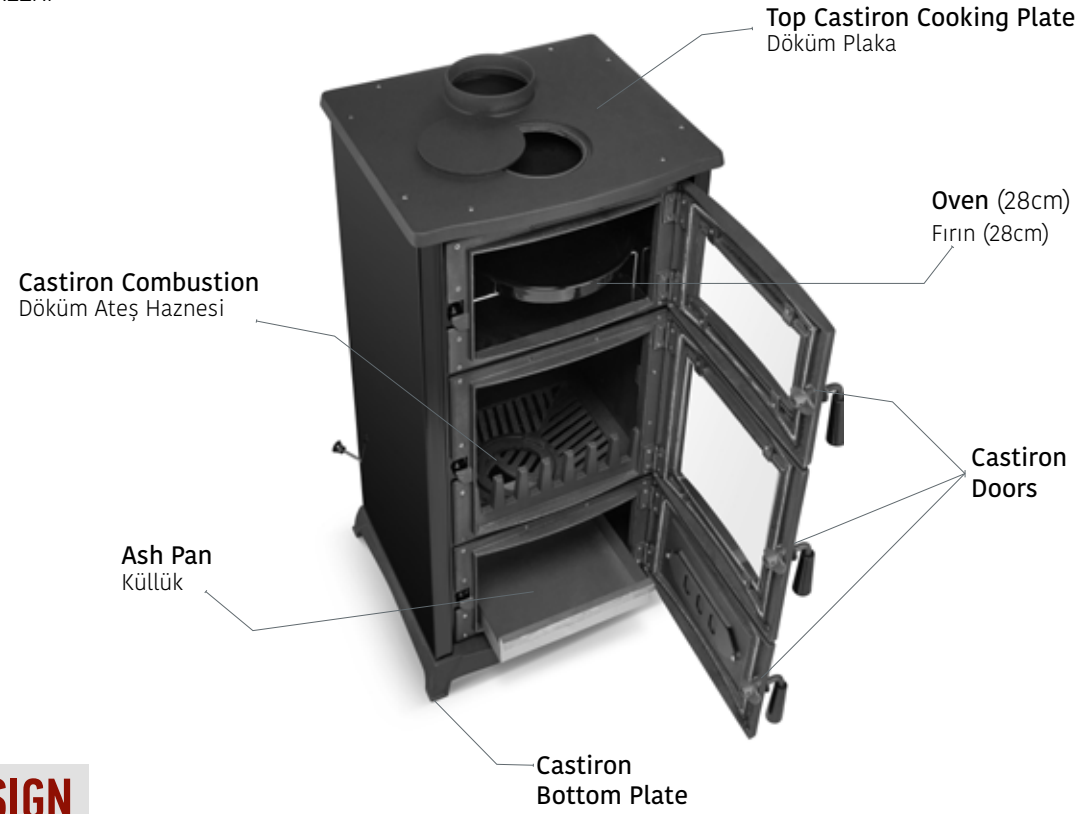

901 PISA

Fireplace Stove With Oven

Fırınlı Şömine

CHARACTERISTICS

ÜRÜN ÖZELLİKLERİ

ECODESIGN

TECHNICAL DATA

Nominal power
6,22 kW-N

Efficiency
75 %

Dimensions (LxDxH)
470 x 400 x 1000 mm

Smoke outlet diameter (Ø)
130 mm R/U

Oven size (LxDxH)
280 x 325 x 185 mm

Net weight
79 kg