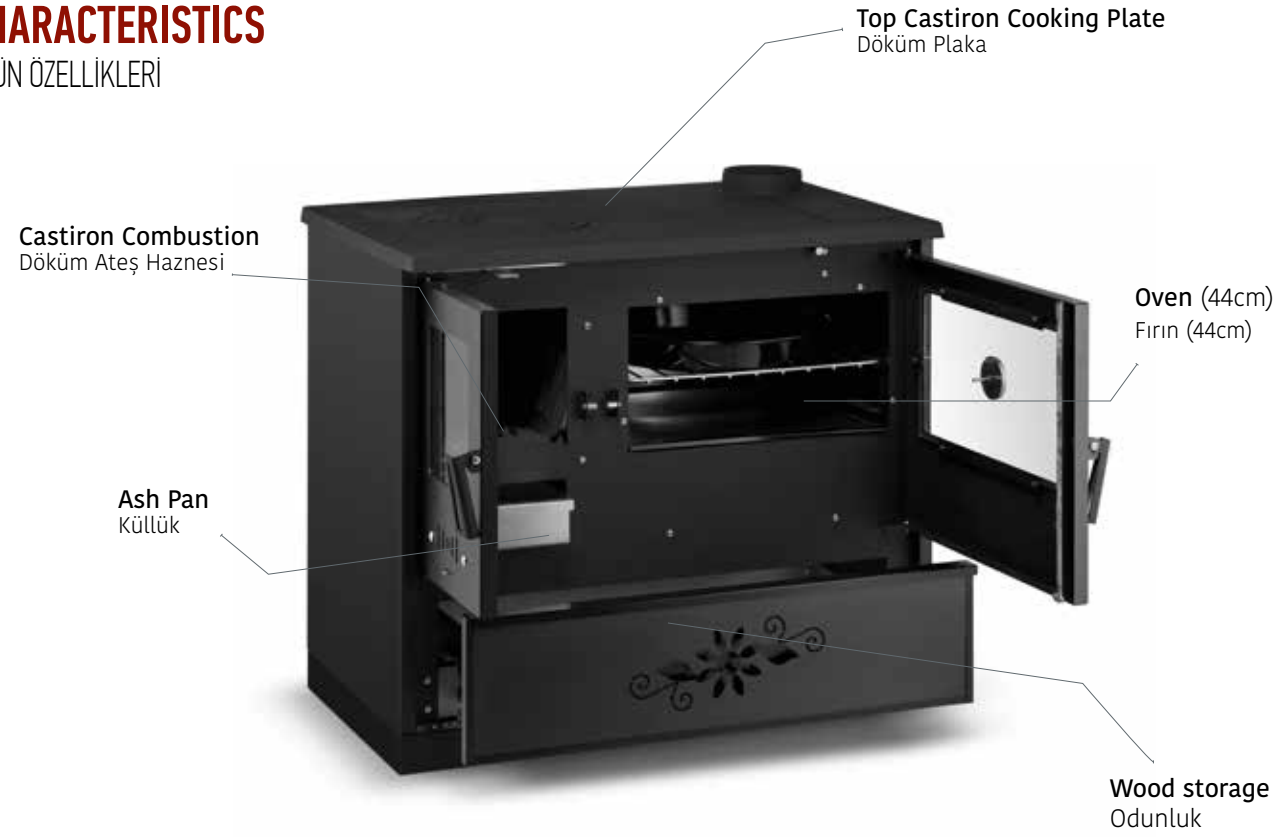

ECODESIGN

TECHNICAL DATA

Nominal power
9,0 kW-N

Efficiency
80 %

Dimensions (LxDxH)
875 x 510 x 810 mm

Smoke outlet diameter (Ø)
130 mm R/U

Oven size (LxDxH)
440 x 450 x 230 mm

Net weight
82 kg