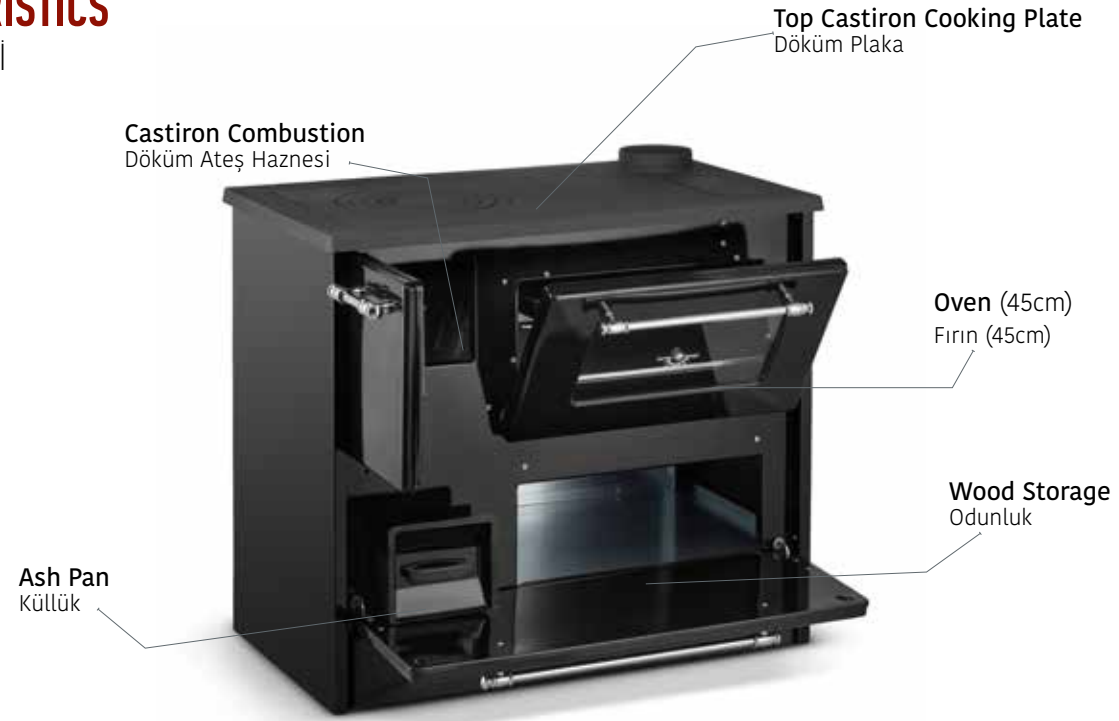

701 OMEGA

Wood Burning Cooker

Odun Yakmalı Kuzine

CHARACTERISTICS

ÜRÜN ÖZELLİKLERİ