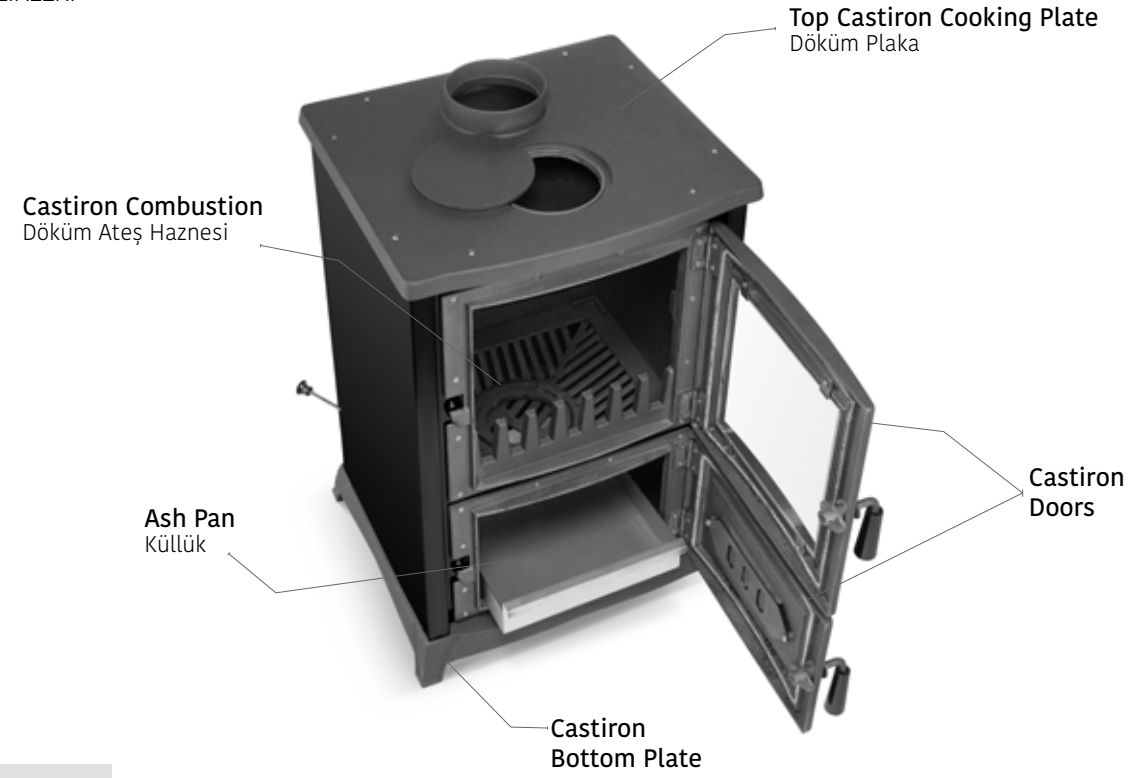

902 GINE

QUALITY
AND DESIGN IN ONE

902 GINE

Fireplace Stove

Şömine Soba

CHARACTERISTICS

ÜRÜN ÖZELLİKLERİ

ECODESIGN

TECHNICAL DATA

Nominal power
6,50 kW-N

Efficiency
75 %

Dimensions (LxDxH)
470 x 400 x 760 mm

Smoke outlet diameter (Ø)
130 mm R/U

Oven size (LxDxH)
-

Net weight
72 kg

COLOUR CHOICES